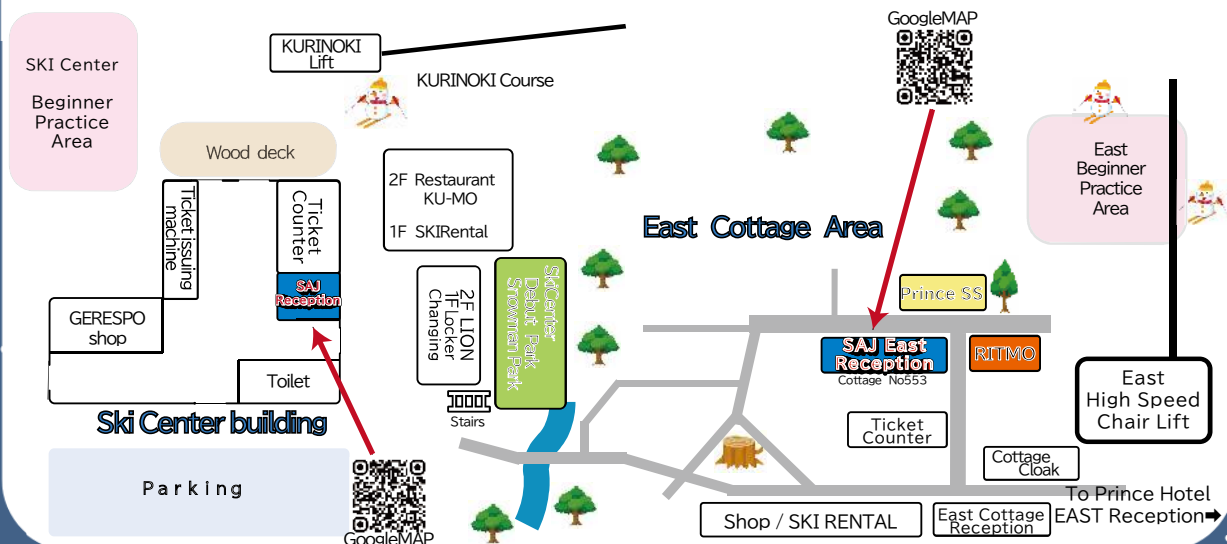

SAJ Karuizawa Ski School Ski Lesson for Beginners

Experience Group Lesson

JPY ¥9,000/per

age limit : 7 years old ~

in English for very beginner

(We will not ride a Ski lift. but must need all Ski gear and Ski Wear)

Reception 9:00 – 9:30 / 12:30 – 13:00

Lesson Hour 10:00 – 11:30 / 13:30 – 15:00

Expelience lesson start at 10:00 and 1:30PM,

Must ready all ski gears up! Be ready for water proof Ski Wear, Gloves, Helmet, Beanie, Wool hat, and Ski Equipments.

add on fee ¥5000/per
(1 group up to 4 people)

Rep hour 9:00 - 9:30 / 12:30-13:00

Lesson hour 10:00-12:00 / 13:30-15:30

Visit to ask at Ski Center or East Rep

※ Lift Ticket and Ski equipments rental not included.

※ There is an age limit : 7 years old ~

LESSON SCHEDULE

STEP **1**
before 60 min

Sign up for Lesson

⇒ Please put a tag on your arm.

STEP **2**
before 45 min

Rental

- SKI / Snowbord Gears
- SKI wear
- Helmet